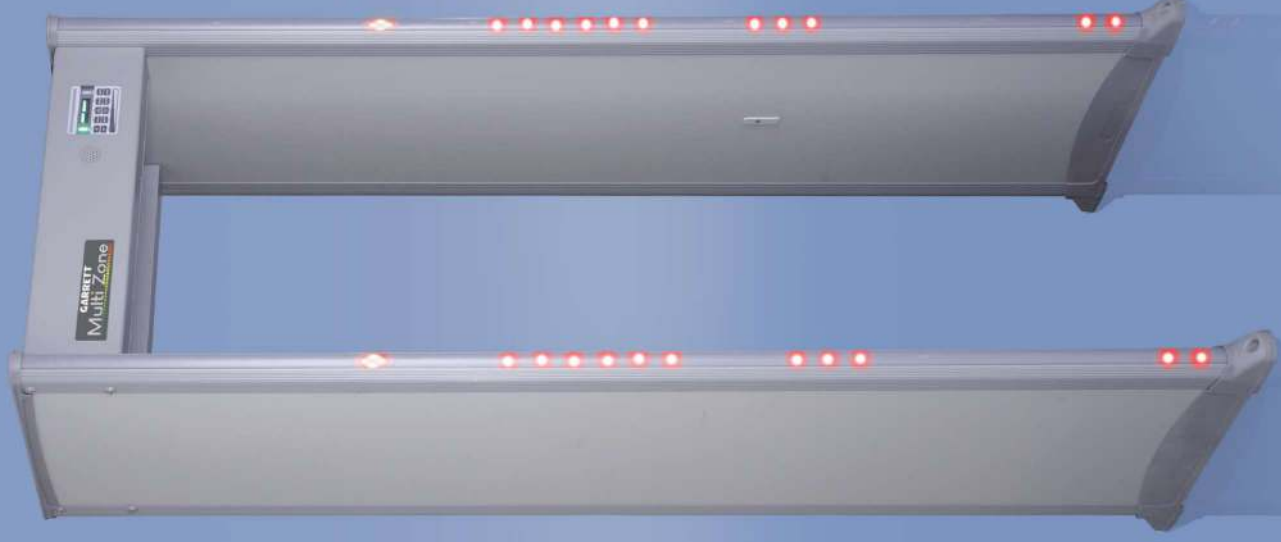

Multi Zone Walk-Through Metal Detector

Create your
Safe Zone

A young woman with blonde hair, wearing a black and white striped long-sleeved shirt, is raising her right hand in a classroom. She is looking towards the camera with a slight smile. In the background, other students are visible, some with their hands raised, suggesting an interactive learning environment.

OPTIMUM PERFORMANCE AND
SUPERIOR VERSATILITY

ENHANCED 20-ZONE PINPOINTING

DIRECTIONAL COUNTER
(4 SETTINGS)

OPTIONAL WIRED OR
WIRELESS COMMUNICATION

ADVANCED SYNCHRONIZATION

INTUITIVE MENU DESIGN

FAST-ACCESS MENU
SLIDER BAR

ENHANCED ACCESS CONTROL

DUAL-SIDED BRIGHT
LED INDICATORS

ENHANCED AUTO-SETUP
FUNCTION

USER SELECTABLE LANGUAGE

Don't be caught in the dark

Each Garrett Multi Zone walkthrough includes a 1-hour emergency backup battery module. Keep your checkpoint functional in the event of a power outage or AC power disconnect. (A 10-hour operation battery is also available.)

The Power of Choice

This security device provides convenience with affordability. Equipped with optional casters, the Garrett Multi-Zone can be moved quickly for special events. It can be operated on battery power and can be networked for control and monitoring purposes.